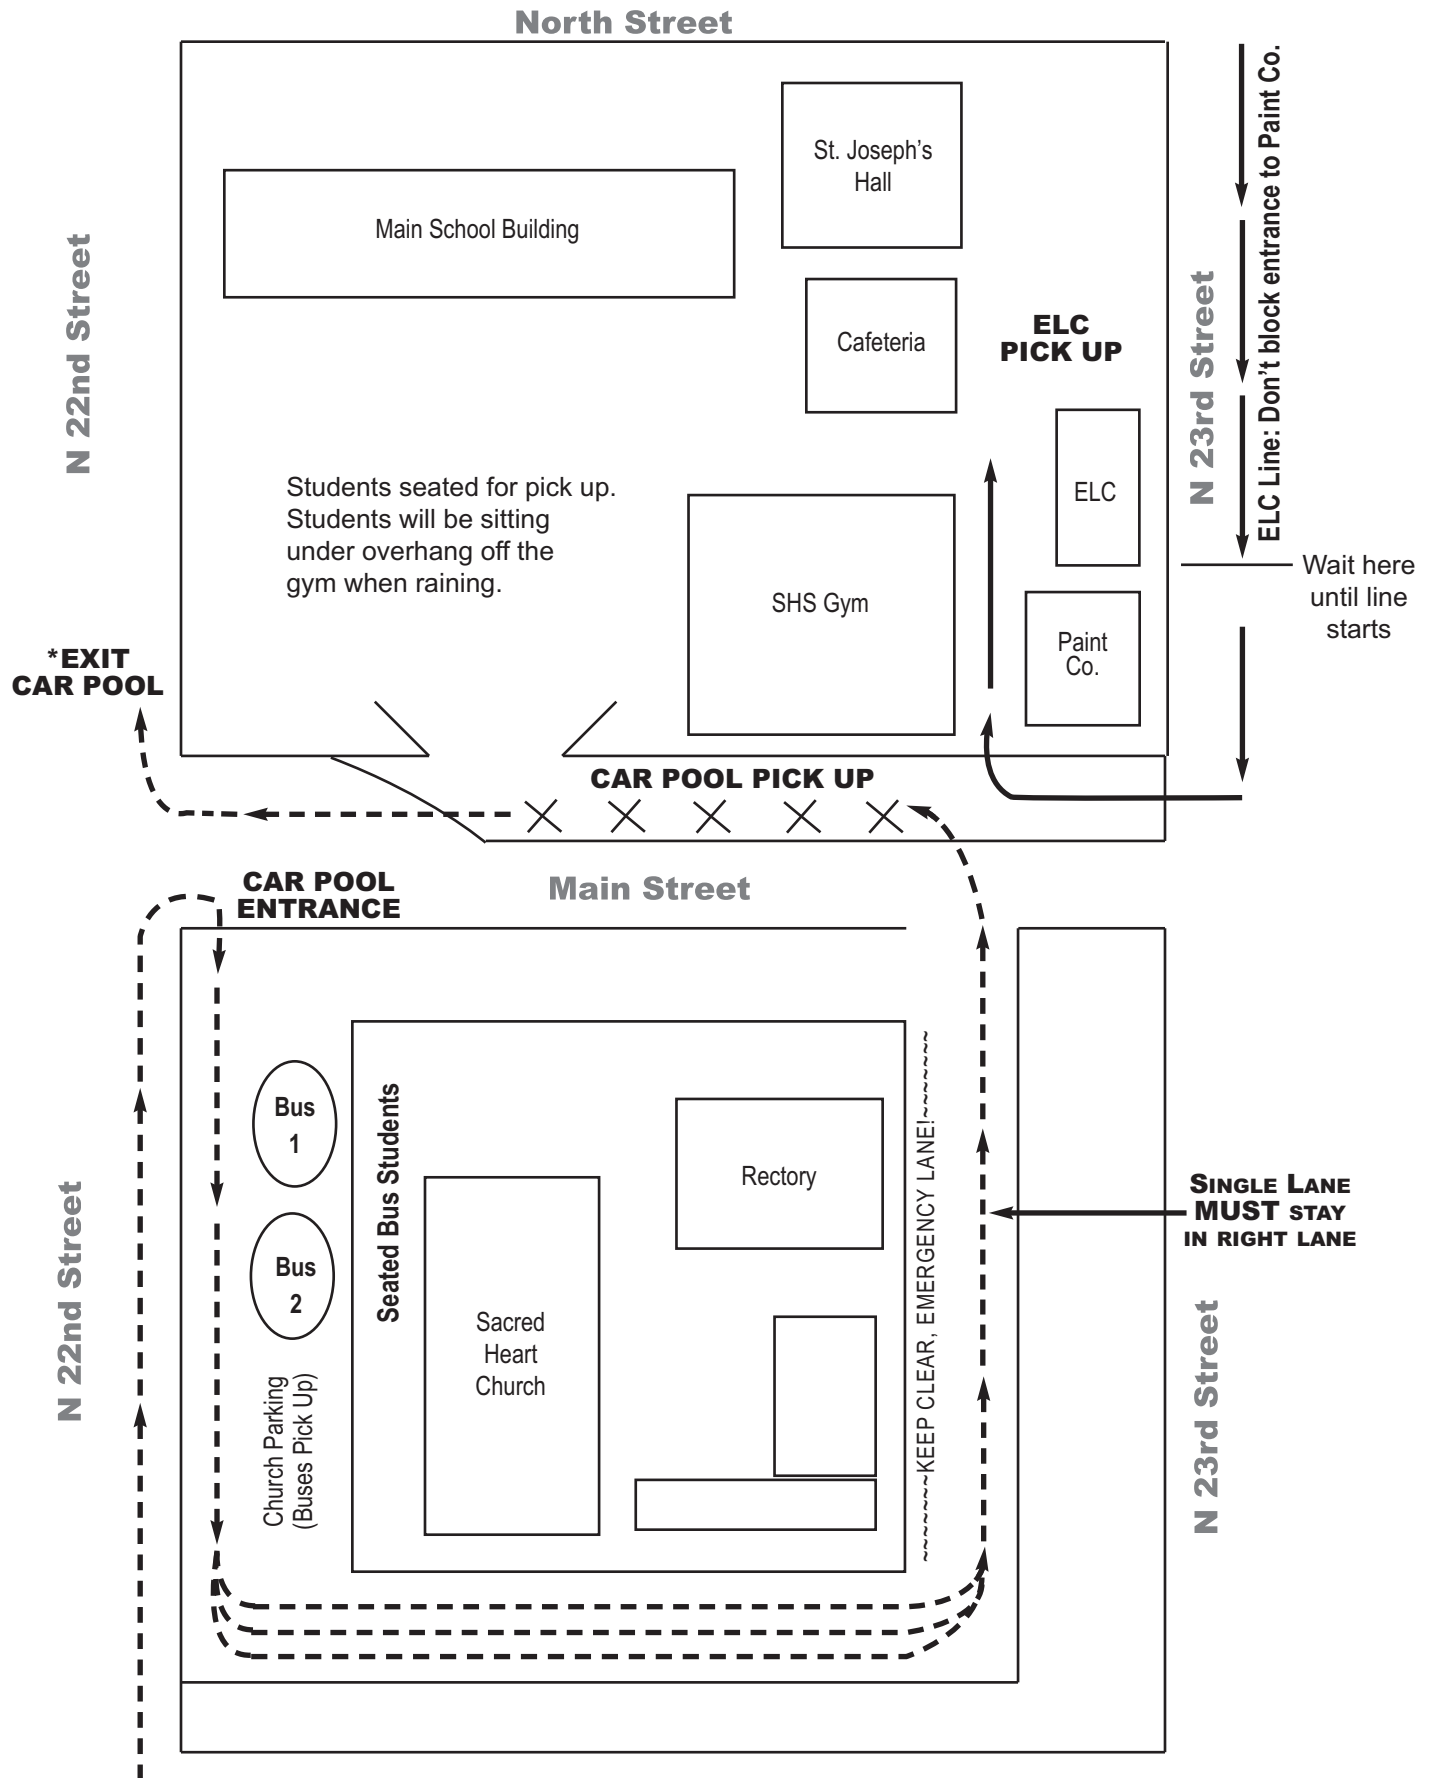

Sacred Heart Car Pool Map

Car Pool will enter Church Parking Lot and form three (3) lanes.

***ALL Traffic should TURN RIGHT at N 22nd St. to avoid carpool backup**